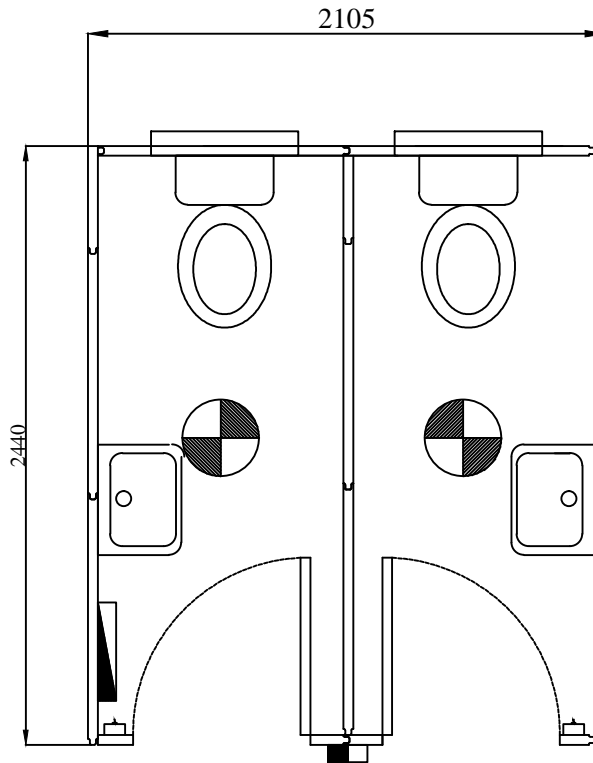

WINDOWS:		DOORS:		PLUMBING:		DB BOARD:		LIGHTS:		PLUGS:		OTHER:	
600 x 600 T/HUNG	2	EXT. C/DECK	2	TOILET	2	SURFACE MOUNTED	Y	BOWL FITTING	2	LIGHT SWITCH	2	JACKS (screw in)	Y
OBS				BASIN	2	EARTH LEAKAGE	Y	EXT. FITTING	1			SLABS	Y
						220 V	Y					STEPS	Y
												VINYL FLOOR	Y

DRAWING NO  
**ABP39**

TITLE  
CLIENT:  
DESCRIPTION: 2 x 2.4m ABLUTION